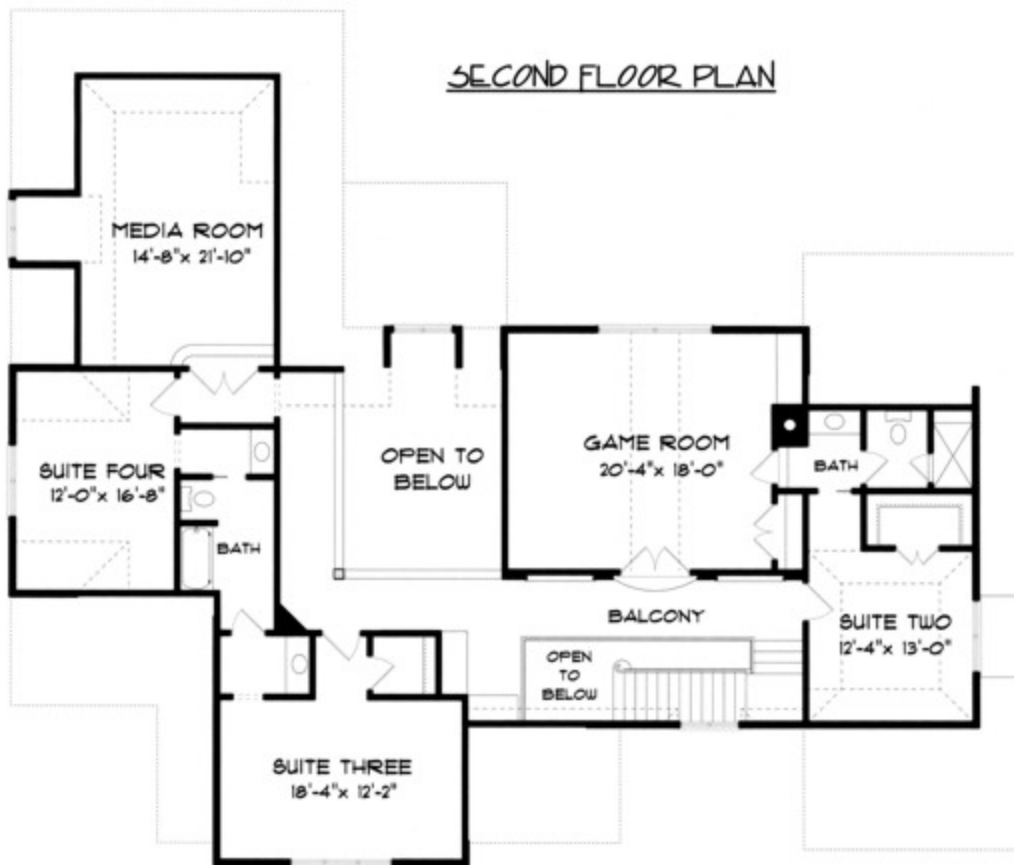

2 Story

Base Price \$547,990

4719 Highland

Prices, plans, dimensions, features, specifications, materials and availability of homes or communities are subject to change without notice or obligation. Illustrations are artist depictions only and may differ from the final construction. Not all options and/or elevations are available in all communities. Copyright 2015 Unrivaled Homes – All Rights Reserved. For more information please visit www.unrivaled-homes.com.

- **Total Living Area: 4719**
- Main Living Area: 2610
- Upper Living Area: 2109
- Garage Type: Attached
- Garage Bays: 3
- House Width: 75'10
- House Depth: 64'9
- Number of Stories: 2
- Bedrooms: 5
- Full Baths: 4
- Max Ridge Height: 39 from Front Door Floor Level
- Primary Roof Pitch: 14:12
- Roof Framing: Unknown
- Porch: 321 sq ft
- Main Ceiling Height: 10
- Upper Ceiling Height: 9