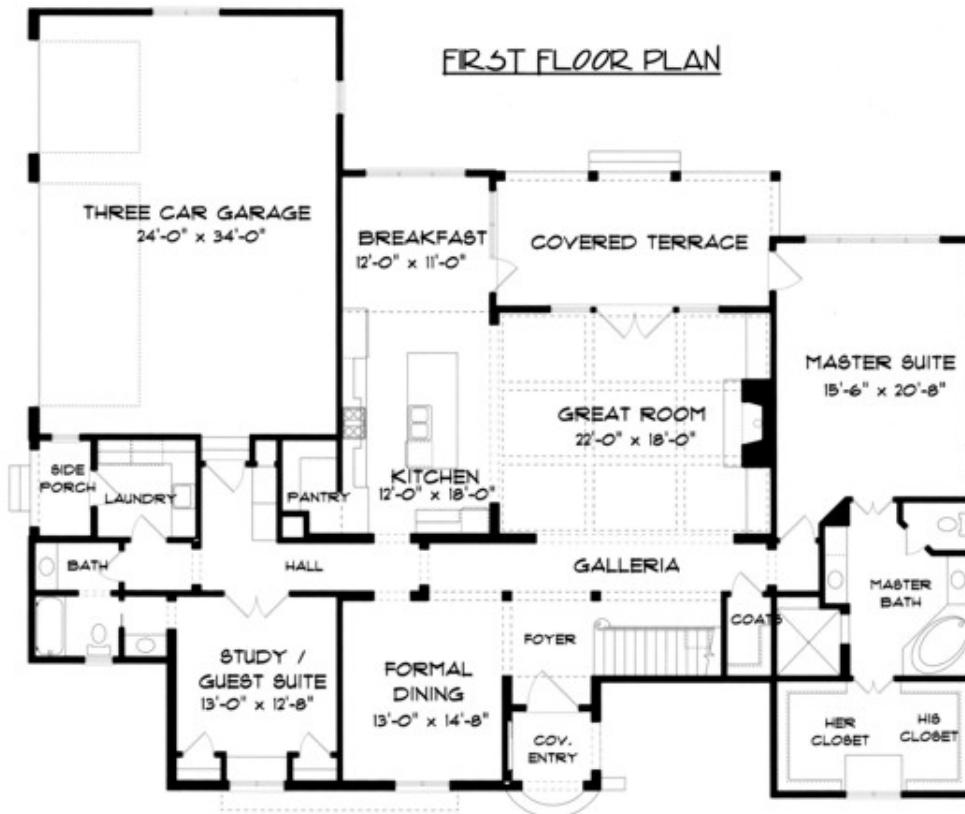

2 Story

Base Price \$547,990

4719 Highland

Prices, plans, dimensions, features, specifications, materials and availability of homes or communities are subject to change without notice or obligation. Illustrations are artist depictions only and may differ from the final construction. Not all options and/or elevations are available in all communities. Copyright 2015 Unrivaled Homes – All Rights Reserved. For more information please visit www.unrivaled-homes.com.

- **Total Living Area: 4719**
- Main Living Area: 2610
- Upper Living Area: 2109
- Garage Type: Attached
- Garage Bays: 3
- House Width: 75'10
- House Depth: 64'9
- Number of Stories: 2
- Bedrooms: 5
- Full Baths: 4
- Max Ridge Height: 39 from Front Door Floor Level
- Primary Roof Pitch: 14:12
- Roof Framing: Unknown
- Porch: 321 sq ft
- Main Ceiling Height: 10
- Upper Ceiling Height: 9