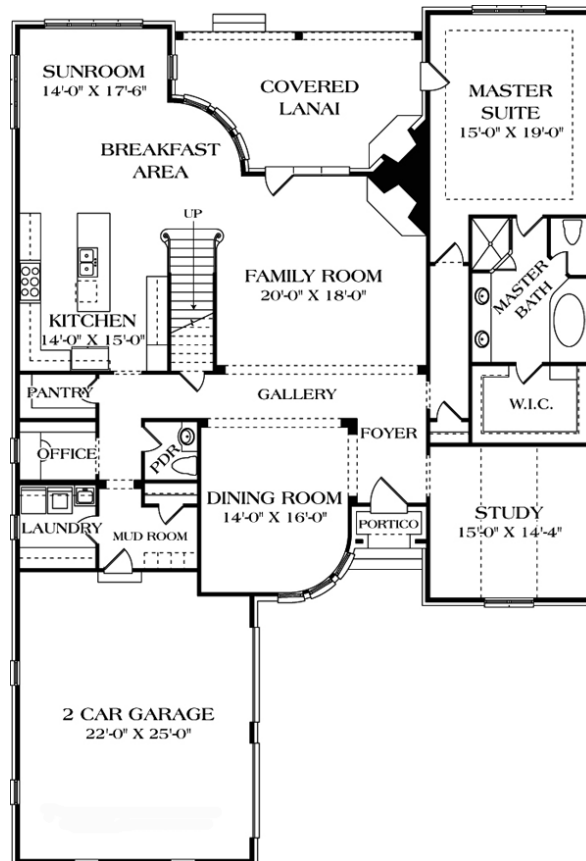

2 Story

Base Price \$514,990

4432 Grand

Prices, plans, dimensions, features, specifications, materials and availability of homes or communities are subject to change without notice or obligation. Illustrations are artist depictions only and may differ from the final construction. Not all options and/or elevations are available in all communities. Copyright 2015 Unrivaled Homes – All Rights Reserved. For more information please visit www.unrivaled-homes.com.

- **Total Living Area: 4432**
- Main Living Area: 2580
- Upper Living Area: 1852
- Bonus Area: 487
- Garage Area: 609
- Garage Type: Attached
- Garage Bays: 2
- House Width: 55'6
- House Depth: 81'8
- Number of Stories: 2
- Bedrooms: 4
- Full Baths: 4
- Half Baths: 1
- Primary Roof Pitch: 0
- Roof Framing:
- Formal Dining Room: Yes
- FirePlace: Yes
- 1st Floor Master: Yes
- Main Ceiling Height: 10'
- Upper Ceiling Height: 9'