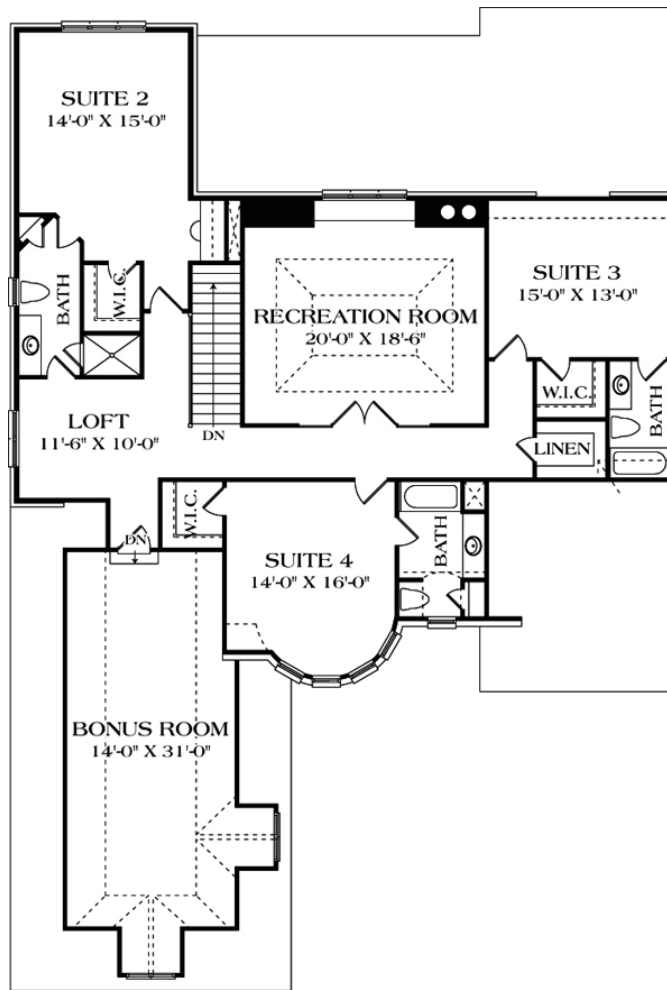

2 Story

Base Price \$514,990

4432 Grand

Prices, plans, dimensions, features, specifications, materials and availability of homes or communities are subject to change without notice or obligation. Illustrations are artist depictions only and may differ from the final construction. Not all options and/or elevations are available in all communities. Copyright 2015 Unrivaled Homes – All Rights Reserved. For more information please visit www.unrivaled-homes.com.

- **Total Living Area: 4432**
- Main Living Area: 2580
- Upper Living Area: 1852
- Bonus Area: 487
- Garage Area: 609
- Garage Type: Attached
- Garage Bays: 2
- House Width: 55'6
- House Depth: 81'8
- Number of Stories: 2
- Bedrooms: 4
- Full Baths: 4
- Half Baths: 1
- Primary Roof Pitch: 0
- Roof Framing:
- Formal Dining Room: Yes
- FirePlace: Yes
- 1st Floor Master: Yes
- Main Ceiling Height: 10'
- Upper Ceiling Height: 9'