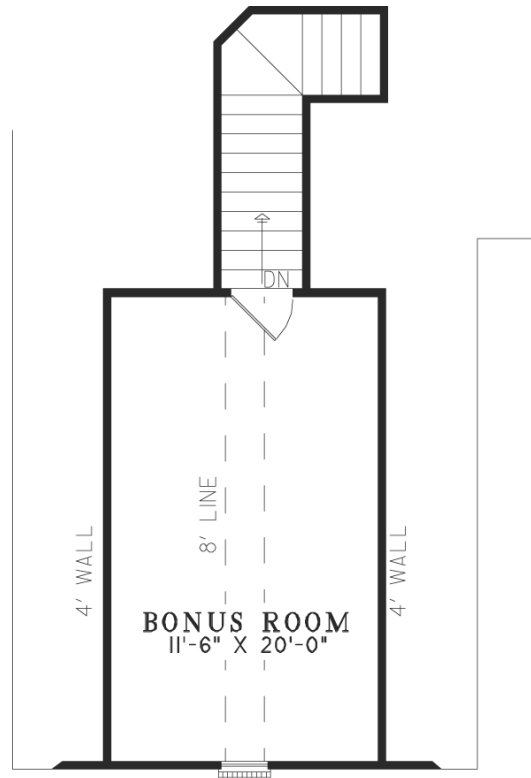

Unrivaled Homes

1965 Missouri

57'-0"

Main Floor

Upper Floor

- **Total Living Area: 1965**
- Main Living Area: 1965
- Bonus Area: 251
- Garage Area: 388
- Garage Type: Attached
- Garage Bays: 2
- House Width: 57'0
- House Depth: 64'4
- Number of Stories: 2
- Bedrooms: 4
- Full Baths: 2
- Max Ridge Height: mrh
- Primary Roof Pitch: 10:12
- Roof Framing: Stick
- Porch: 452 sq ft
- FirePlace: Yes
- 1st Floor Master: Yes
- Main Ceiling Height: 9'
- Upper Ceiling Height: uch
- Vaulted Ceiling: Yes
- Tray Ceiling: Yes