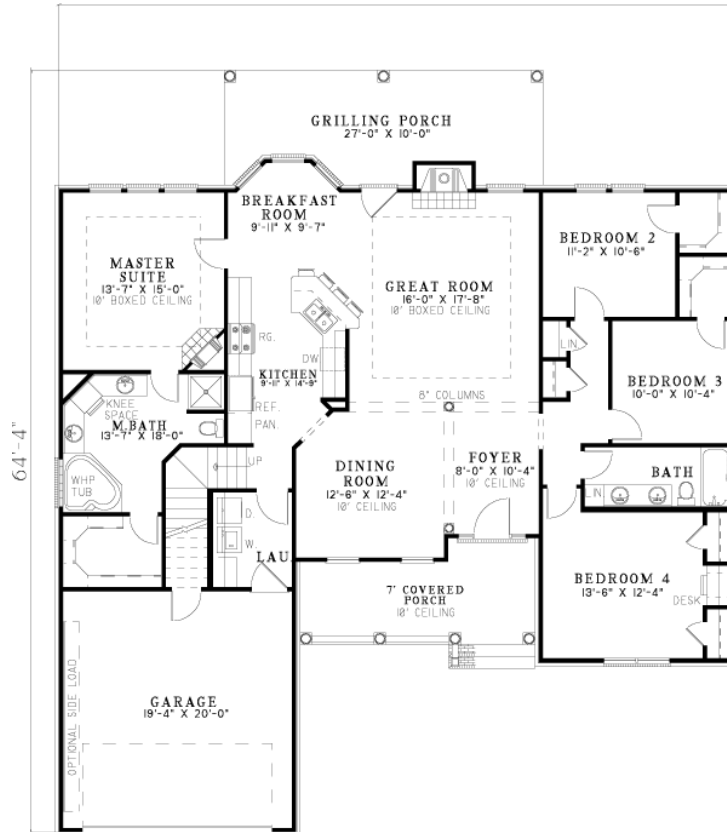

Unrivaled Homes

1965 Missouri

57'-0"

Main Floor

Upper Floor

- **Total Living Area: 1965**
- Main Living Area: 1965
- Bonus Area: 251
- Garage Area: 388
- Garage Type: Attached
- Garage Bays: 2
- House Width: 57'0
- House Depth: 64'4
- Number of Stories: 2
- Bedrooms: 4
- Full Baths: 2
- Max Ridge Height: mrh
- Primary Roof Pitch: 10:12
- Roof Framing: Stick
- Porch: 452 sq ft
- FirePlace: Yes
- 1st Floor Master: Yes
- Main Ceiling Height: 9'
- Upper Ceiling Height: uch
- Vaulted Ceiling: Yes
- Tray Ceiling: Yes