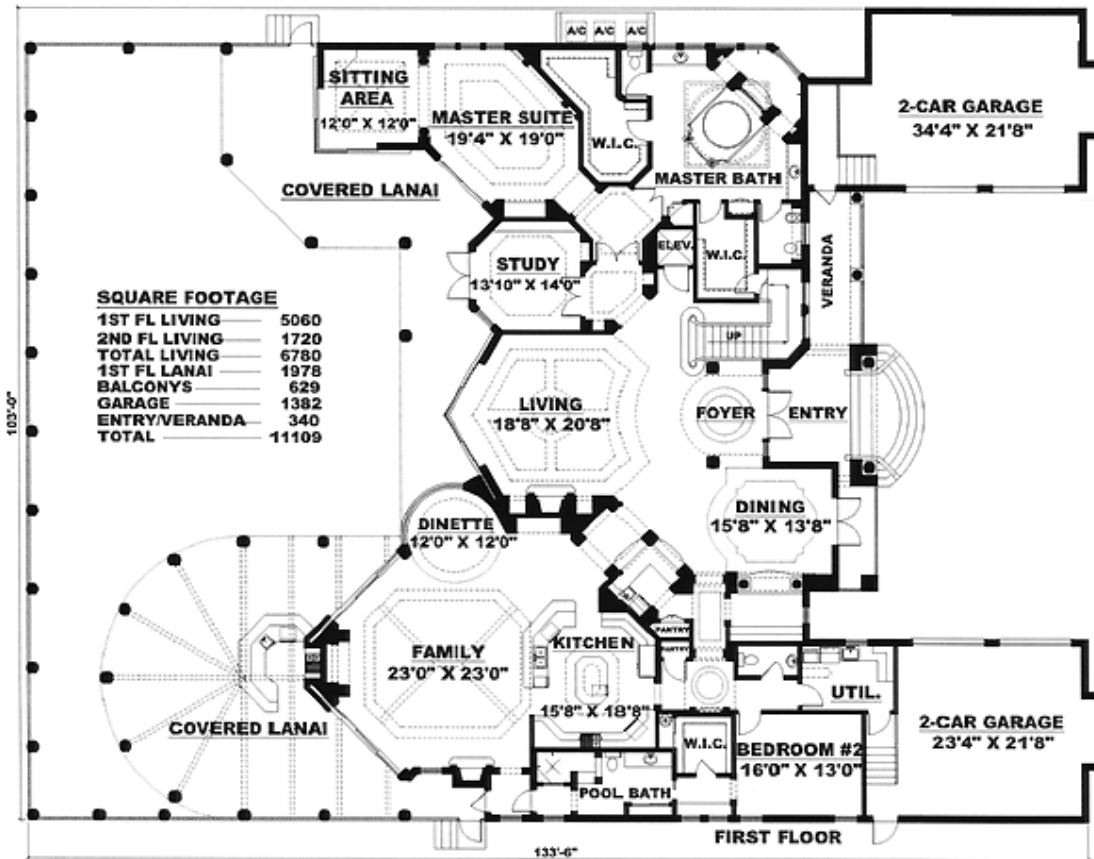

## 6780 Princess

- **Total Living Area: 6780**

- Main Living Area: 5060
- Upper Living Area: 1720
- Garage Area: 1382
- Garage Type: Attached
- Garage Bays: 4
- House Width: 103'
- House Depth: 134'
- Number of Stories: 2
- Bedrooms: 5
- Full Baths: 5
- Half Baths: 1
- Max Ridge Height: 43'
- Primary Roof Pitch: 6:12
- Roof Framing: Truss
- Porch: 340 sq ft
- Deck: 1978 sq ft
- Formal Dining Room: Yes
- FirePlace: Yes
- 1st Floor Master: Yes