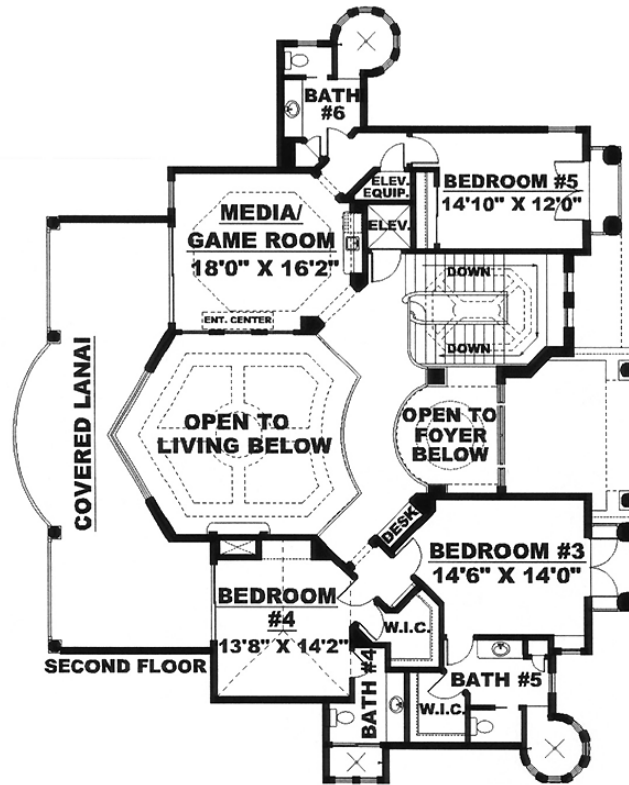

## 6780 Princess

- **Total Living Area: 6780**

- Main Living Area: 5060
- Upper Living Area: 1720
- Garage Area: 1382
- Garage Type: Attached
- Garage Bays: 4
- House Width: 103'
- House Depth: 134'
- Number of Stories: 2
- Bedrooms: 5
- Full Baths: 5
- Half Baths: 1
- Max Ridge Height: 43'
- Primary Roof Pitch: 6:12
- Roof Framing: Truss
- Porch: 340 sq ft
- Deck: 1978 sq ft
- Formal Dining Room: Yes
- FirePlace: Yes
- 1st Floor Master: Yes