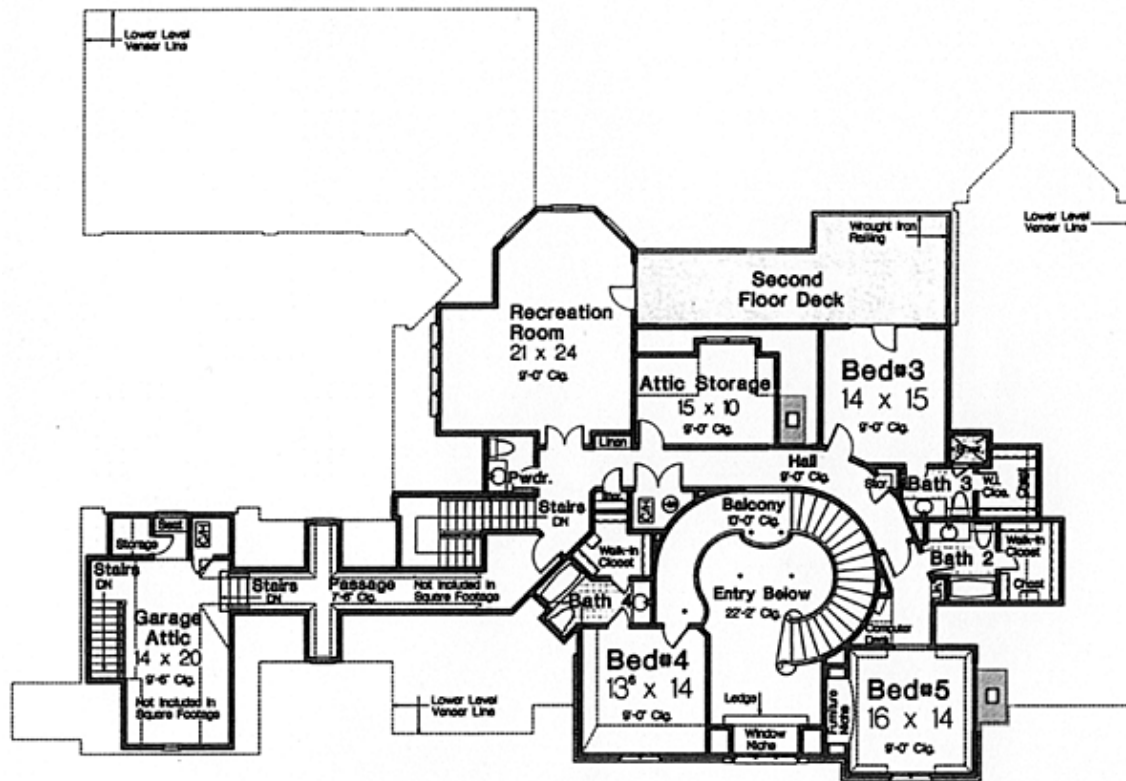

6274 Kensington

112'-0"

- **Total Living Area: 6274**

- Main Living Area: 4336
- Upper Living Area: 1938
- Garage Area: 1209
- Garage Type: Attached
- Garage Bays: 4
- House Width: 112
- House Depth: 81'10
- Number of Stories: 2
- Bedrooms: 5
- Full Baths: 5
- Half Baths: 2
- Max Ridge Height: 41
- Primary Roof Pitch: 12:12
- Roof Load: 40 psf
- Roof Framing: Stick
- Porch: 430 sq ft
- FirePlace: Yes
- 1st Floor Master: Yes