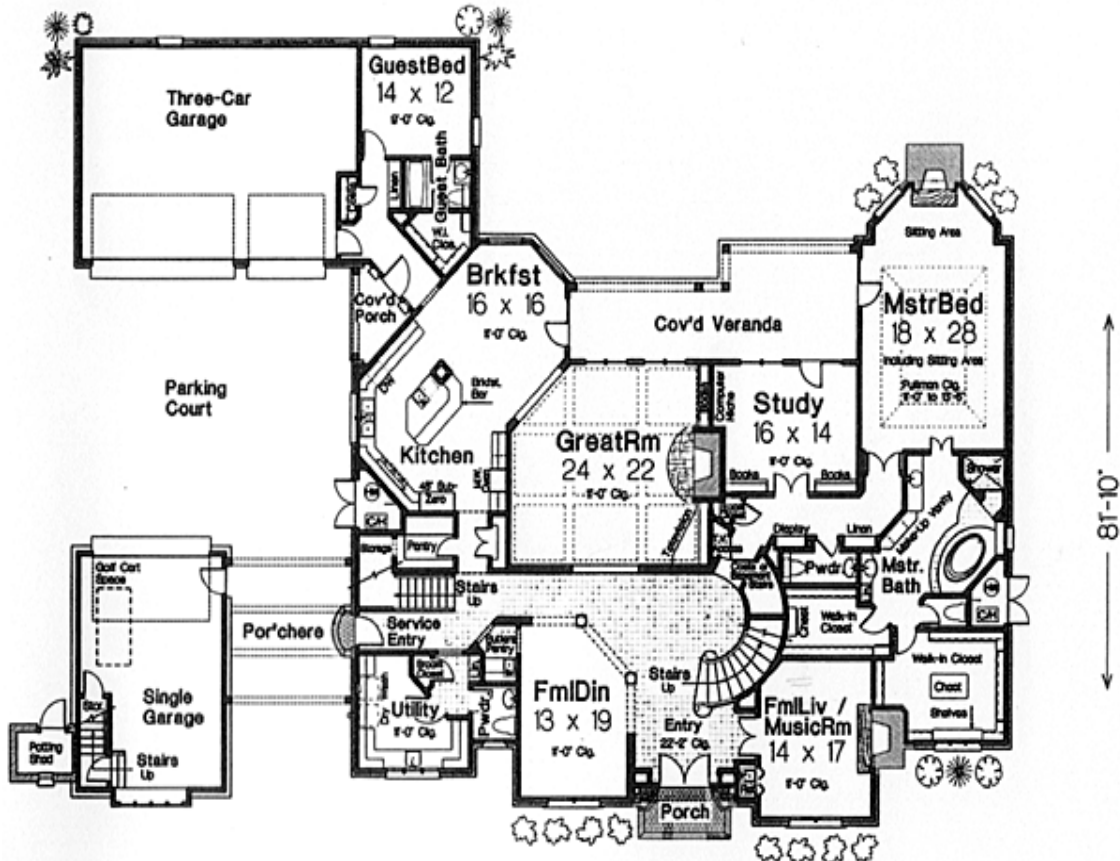

6274 Kensington

112'-0"

- **Total Living Area: 6274**

- Main Living Area: 4336
- Upper Living Area: 1938
- Garage Area: 1209
- Garage Type: Attached
- Garage Bays: 4
- House Width: 112
- House Depth: 81'10
- Number of Stories: 2
- Bedrooms: 5
- Full Baths: 5
- Half Baths: 2
- Max Ridge Height: 41
- Primary Roof Pitch: 12:12
- Roof Load: 40 psf
- Roof Framing: Stick
- Porch: 430 sq ft
- FirePlace: Yes
- 1st Floor Master: Yes