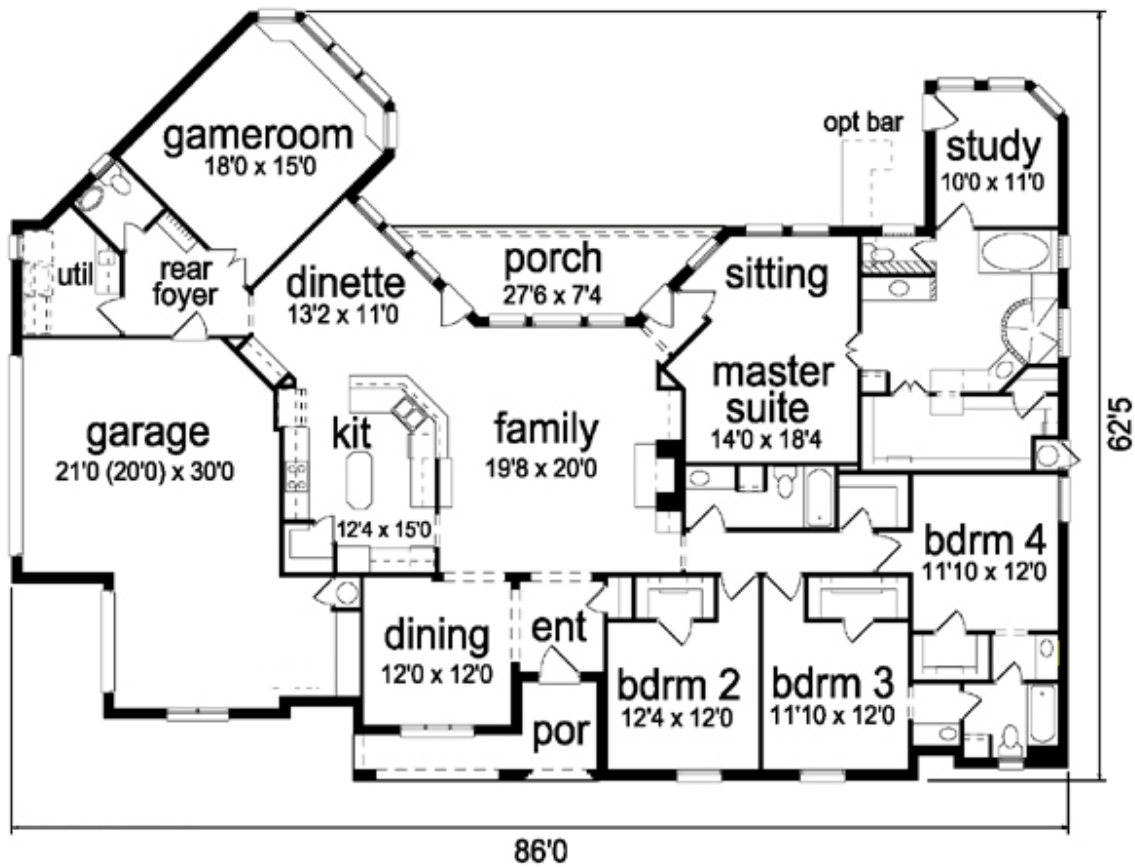

3191 Geneva

- **Total Living Area: 3191**
- Main Living Area: 3191
- Garage Area: 645
- Garage Type: Attached
- Garage Bays: 3
- House Width: 86'
- House Depth: 62'5
- Number of Stories: 1
- Bedrooms: 4
- Full Baths: 3
- Half Baths: 1
- Max Ridge Height: 23'4
- Primary Roof Pitch: 14:12
- Roof Framing: Stick
- Porch: 274 sq ft
- Formal Dining Room: Yes
- FirePlace: Yes
- 1st Floor Master: Yes
- Main Ceiling Height: 10'