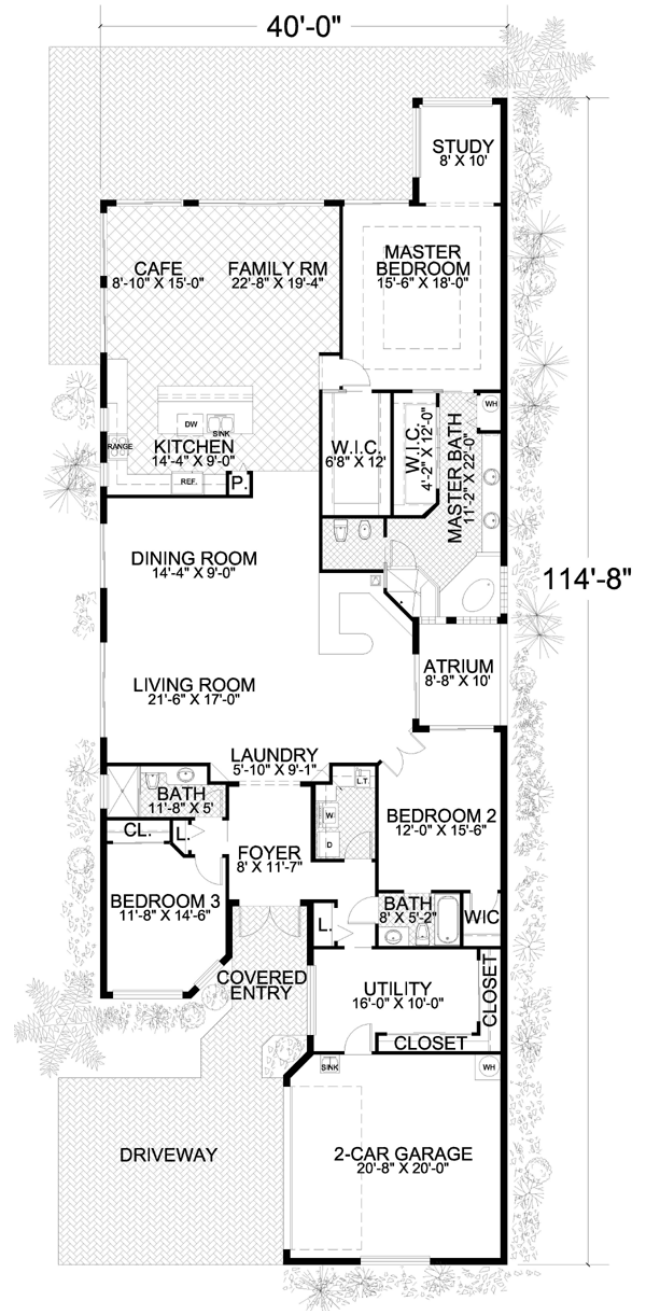

3180 Lafayette

- **Total Living Area: 3180**
- Main Living Area: 3180
- Garage Area: 453
- Garage Type: Attached
- Garage Bays: 2
- House Width: 40'
- House Depth: 114'8
- Number of Stories: 1
- Bedrooms: 3
- Full Baths: 3
- Max Ridge Height: 19'8
- Primary Roof Pitch: 5:12
- Roof Load: 40 psf
- Roof Framing: Truss
- Porch: 89 sq ft
- 1st Floor Master: Yes