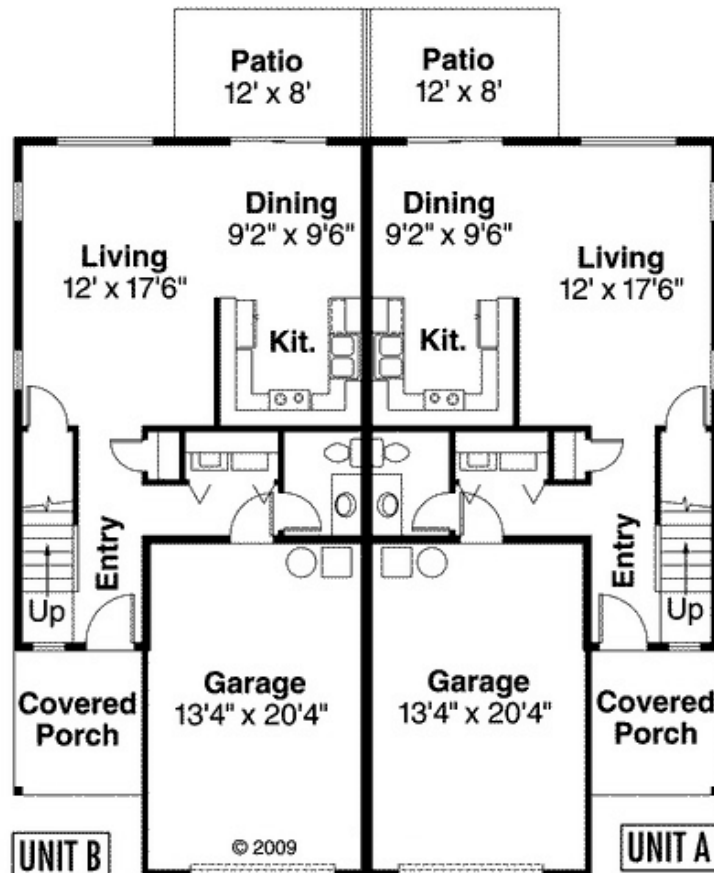

*Unrivaled Homes*  
2982 Virginia

**Total Living Area: 2982**

- Garage Type: Attached
- Garage Bays: 2
- House Width: 44'
- House Depth: 46'
- Number of Stories: 2
- Bedrooms: 8
- Full Baths: 4
- Half Baths: 2
- Primary Roof Pitch: 4:12
- Roof Framing: Unknown