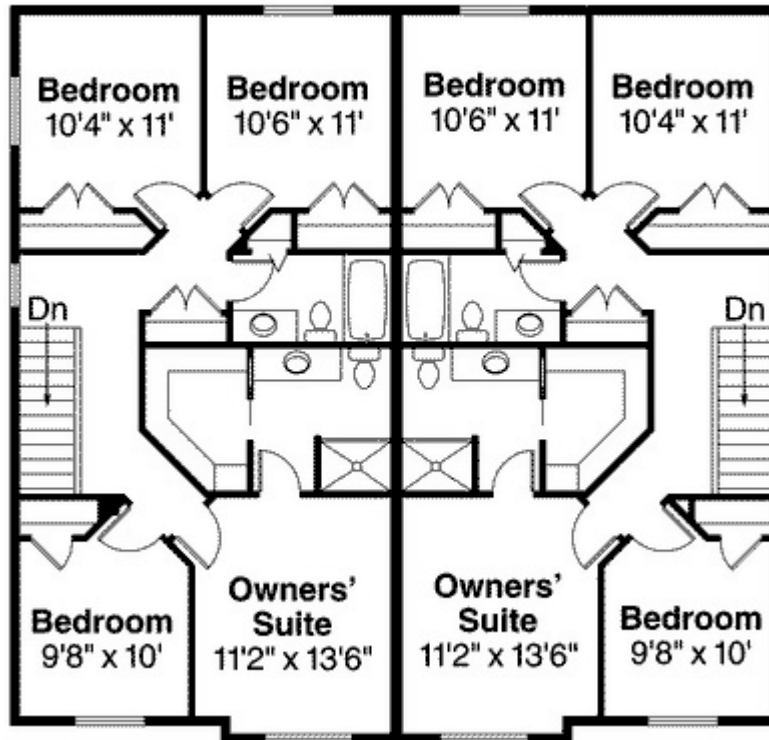

*Unrivaled Homes*  
2982 Virginia

**Total Living Area: 2982**

- Garage Type: Attached
- Garage Bays: 2
- House Width: 44'
- House Depth: 46'
- Number of Stories: 2
- Bedrooms: 8
- Full Baths: 4
- Half Baths: 2
- Primary Roof Pitch: 4:12
- Roof Framing: Unknown