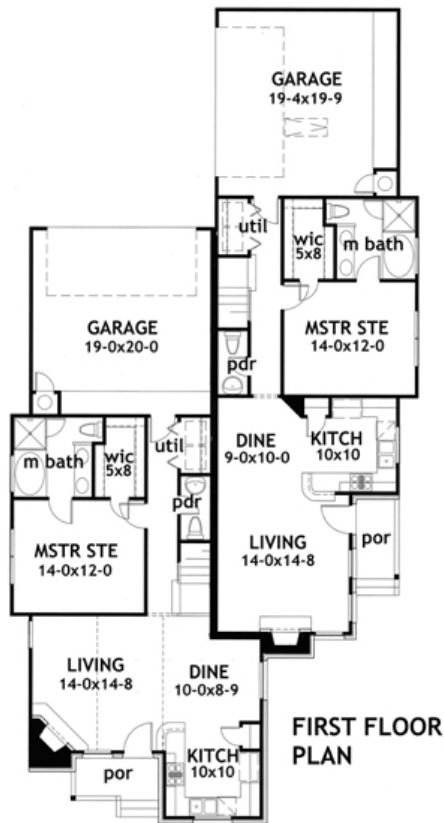

# Unrivaled Homes

2692 Williamsburg

- **Total Living Area: 2692**
- Main Living Area: 916
- Upper Living Area: 430
- Garage Area: 790
- Garage Type: Attached
- Garage Bays: 4
- House Width: 43'6
- House Depth: 87'2
- Number of Stories: 2
- Bedrooms: 6
- Full Baths: 4
- Half Baths: 2
- Max Ridge Height: 27'
- Primary Roof Pitch: 6:12
- Roof Load: 20 psf
- Roof Framing: Stick
- Porch: 94 sq ft
- FirePlace: Yes
- 1st Floor Master: Yes
- Main Ceiling Height: 9'
- Upper Ceiling Height: 8'