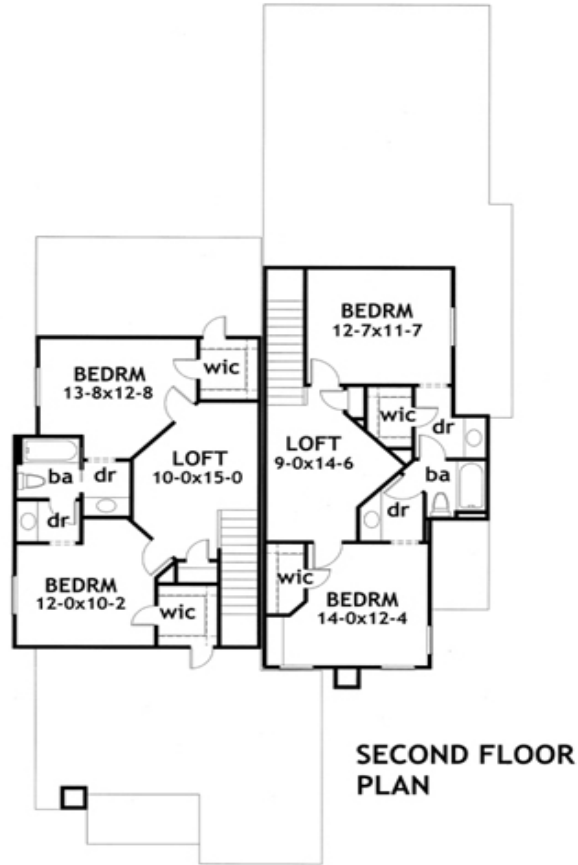

# Unrivaled Homes

2692 Williamsburg

- **Total Living Area: 2692**
- Main Living Area: 916
- Upper Living Area: 430
- Garage Area: 790
- Garage Type: Attached
- Garage Bays: 4
- House Width: 43'6
- House Depth: 87'2
- Number of Stories: 2
- Bedrooms: 6
- Full Baths: 4
- Half Baths: 2
- Max Ridge Height: 27'
- Primary Roof Pitch: 6:12
- Roof Load: 20 psf
- Roof Framing: Stick
- Porch: 94 sq ft
- FirePlace: Yes
- 1st Floor Master: Yes
- Main Ceiling Height: 9'
- Upper Ceiling Height: 8'