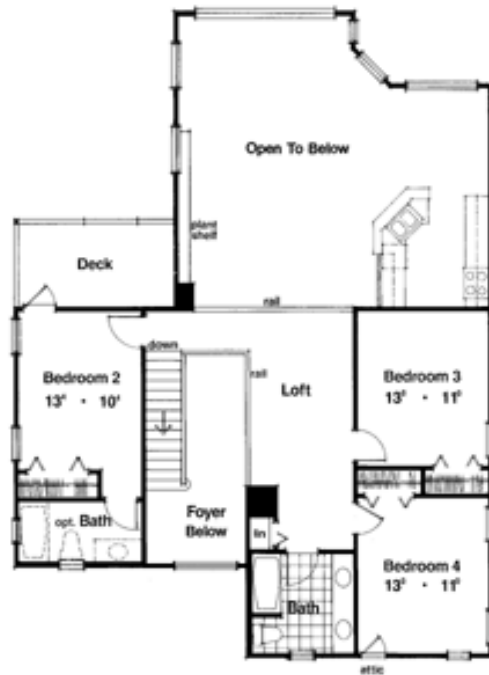

2646 Fisher

- **Total Living Area: 2646**

- Main Living Area: 1766
 - Upper Living Area: 880
 - Garage Area: 504
 - Garage Type: Attached
 - Garage Bays: 2
 - House Width: 40'
 - House Depth: 68'4
 - Number of Stories: 2
 - Bedrooms: 4
 - Full Baths: 3
 - Half Baths: 1
 - Max Ridge Height: 26'7
 - Primary Roof Pitch: 7:12
 - Roof Framing: Truss
 - Porch: 54 sq ft
 - Deck: 98 sq ft
 - 1st Floor Master: Yes
 - Main Ceiling Height: 8'
- Available Foundation Types:
- Slab