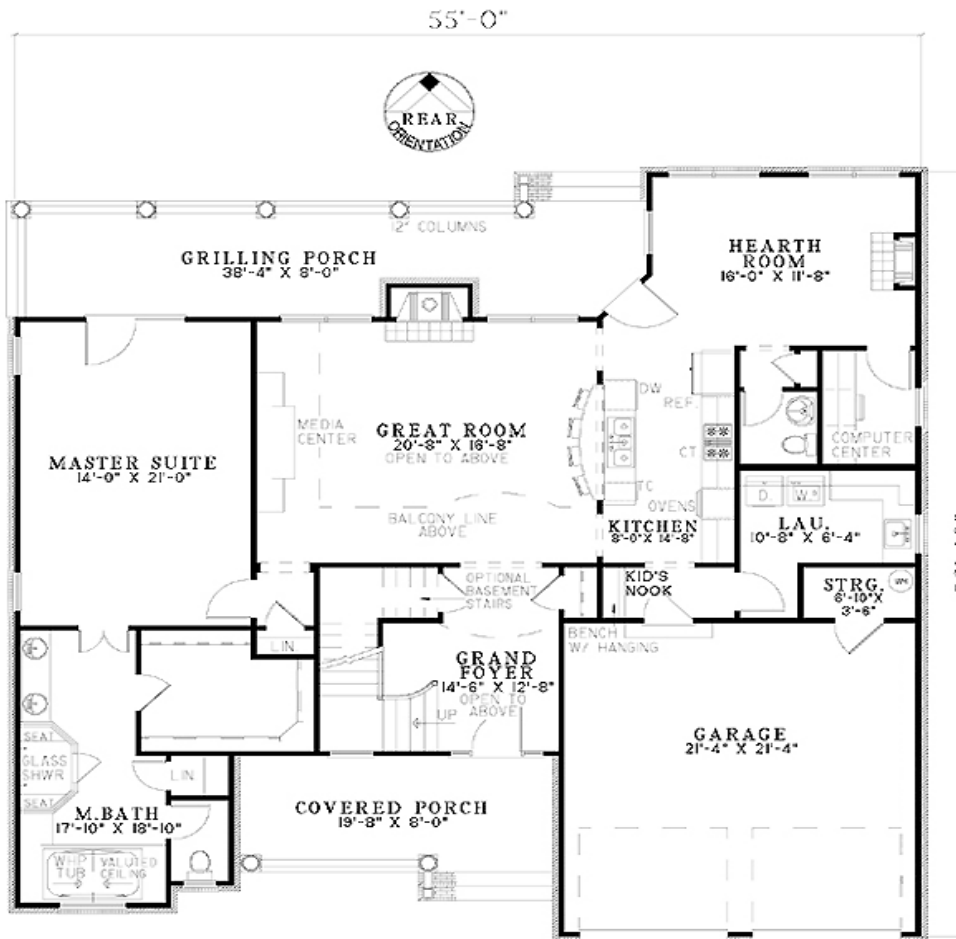

2642 Porte

- **Total Living Area: 2642**
- Main Living Area: 1747
- Upper Living Area: 895
- Bonus Area: 263
- Garage Type: Attached
- Garage Bays: 2
- House Width: 55'
- House Depth: 53'
- Number of Stories: 2
- Bedrooms: 4
- Full Baths: 3
- Half Baths: 1
- Max Ridge Height: 35'
- Primary Roof Pitch: 12:12
- Roof Load: 45 psf
- Roof Framing: Stick
- Porch: 464 sq ft
- FirePlace: Yes
- 1st Floor Master: Yes
- Main Ceiling Height: 9'
- Upper Ceiling Height: 8'