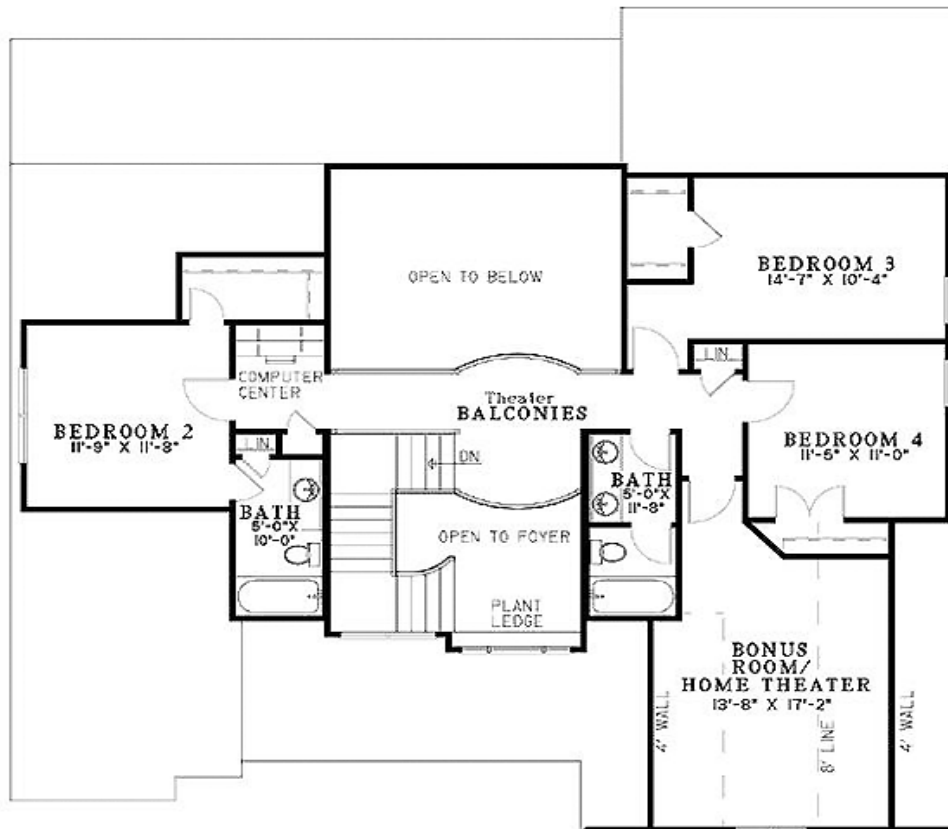

2642 Porte

- **Total Living Area: 2642**
- Main Living Area: 1747
- Upper Living Area: 895
- Bonus Area: 263
- Garage Type: Attached
- Garage Bays: 2
- House Width: 55'
- House Depth: 53'
- Number of Stories: 2
- Bedrooms: 4
- Full Baths: 3
- Half Baths: 1
- Max Ridge Height: 35'
- Primary Roof Pitch: 12:12
- Roof Load: 45 psf
- Roof Framing: Stick
- Porch: 464 sq ft
- FirePlace: Yes
- 1st Floor Master: Yes
- Main Ceiling Height: 9'
- Upper Ceiling Height: 8'