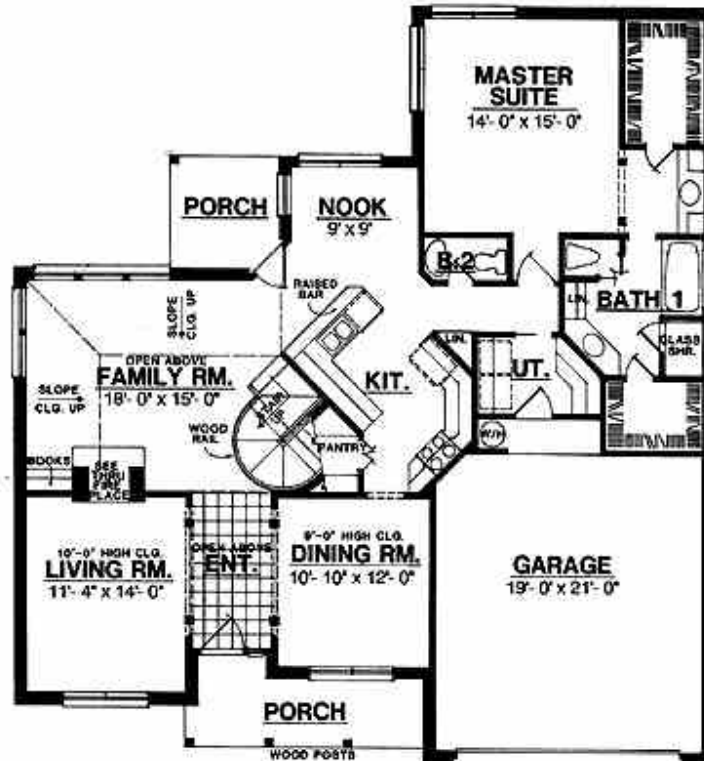

2 Story

Base Price \$269,900

2322 Cambridge

Prices, plans, dimensions, features, specifications, materials and availability of homes or communities are subject to change without notice or obligation. Illustrations are artist depictions only and may differ from the final construction. Not all options and/or elevations are available in all communities. Copyright 2015 Unrivaled Homes – All Rights Reserved. For more information please visit www.unrivaled-homes.com.

- **Total Living Area: 2322**

- Main Living Area: 1602
- Upper Living Area: 720
- Garage Area: 466
- Garage Type: Attached
- Garage Bays: 2
- House Width: 50'
- House Depth: 53'10"
- Number of Stories: 2
- Bedrooms: 4
- Full Baths: 3
- Max Ridge Height: 26'5"
- Primary Roof Pitch: 10:12
- Roof Framing: Stick
- Porch: 140 sq ft
- Formal Dining Room: Yes
- FirePlace: Yes
- 1st Floor Master: Yes
- Main Ceiling Height: 8'
- Upper Ceiling Height: 8'