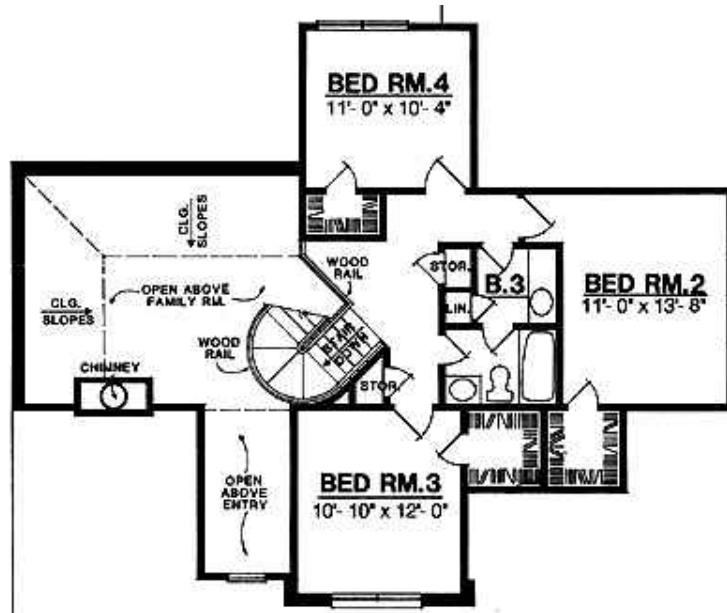

2 Story

Base Price \$269,900

2322 Cambridge

Prices, plans, dimensions, features, specifications, materials and availability of homes or communities are subject to change without notice or obligation. Illustrations are artist depictions only and may differ from the final construction. Not all options and/or elevations are available in all communities. Copyright 2015 Unrivaled Homes – All Rights Reserved. For more information please visit www.unrivaled-homes.com.

- **Total Living Area: 2322**

- Main Living Area: 1602
- Upper Living Area: 720
- Garage Area: 466
- Garage Type: Attached
- Garage Bays: 2
- House Width: 50'
- House Depth: 53'10"
- Number of Stories: 2
- Bedrooms: 4
- Full Baths: 3
- Max Ridge Height: 26'5"
- Primary Roof Pitch: 10:12
- Roof Framing: Stick
- Porch: 140 sq ft
- Formal Dining Room: Yes
- FirePlace: Yes
- 1st Floor Master: Yes
- Main Ceiling Height: 8'
- Upper Ceiling Height: 8'