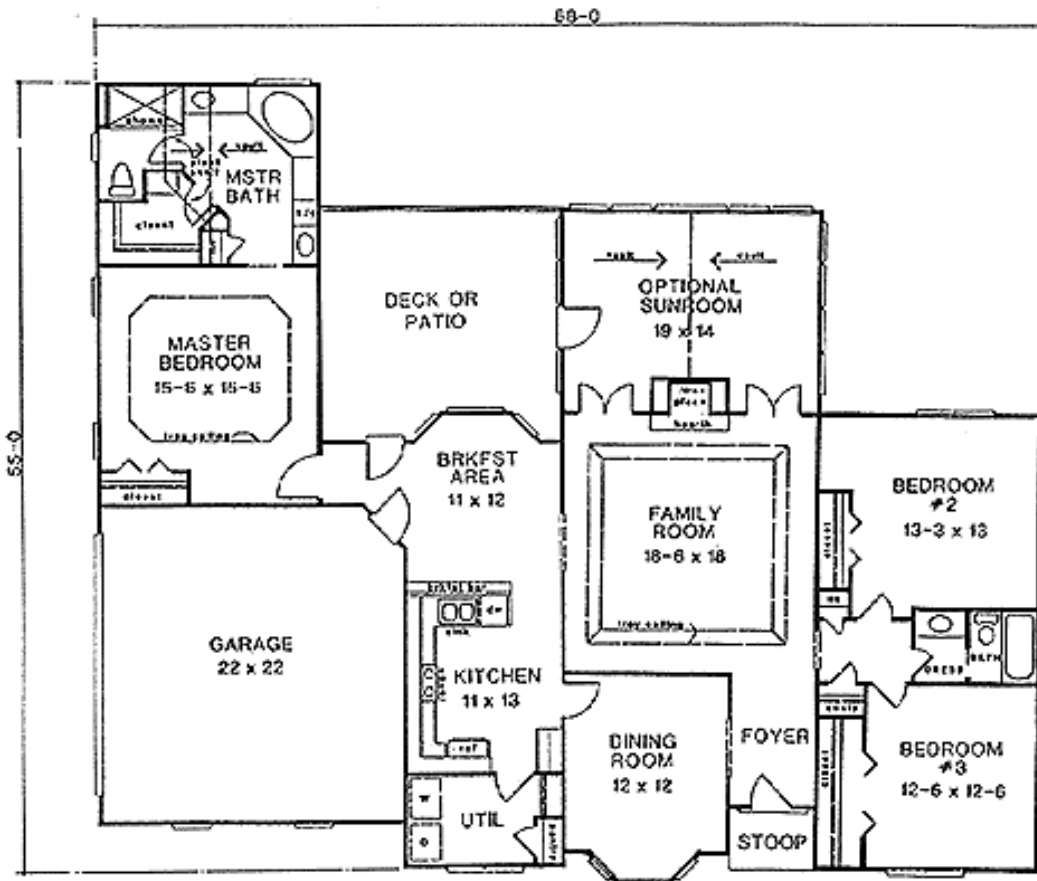

1 Story

Starting at \$241,300  
Sunroom \$26,000

1958 Charlotte

Prices, plans, dimensions, features, specifications, materials and availability of homes or communities are subject to change without notice or obligation. Illustrations are artist depictions only and may differ from the final construction. Not all options and/or elevations are available in all communities. Copyright 2015 Unrivaled Homes - All Rights Reserved. For more information please visit [www.unrivaled-homes.com](http://www.unrivaled-homes.com).

- **Total Living Area: 1958**

- Main Living Area: 1958
- Bonus Area: 266
- Garage Type: Attached
- Garage Bays: 2
- House Width: 68'
- House Depth: 56'
- Number of Stories: 2
- Bedrooms: 3
- Full Baths: 2
- Primary Roof Pitch: 0
- Roof Framing: Unknown
- 1st Floor Master: Yes
- Main Ceiling Height: 9'