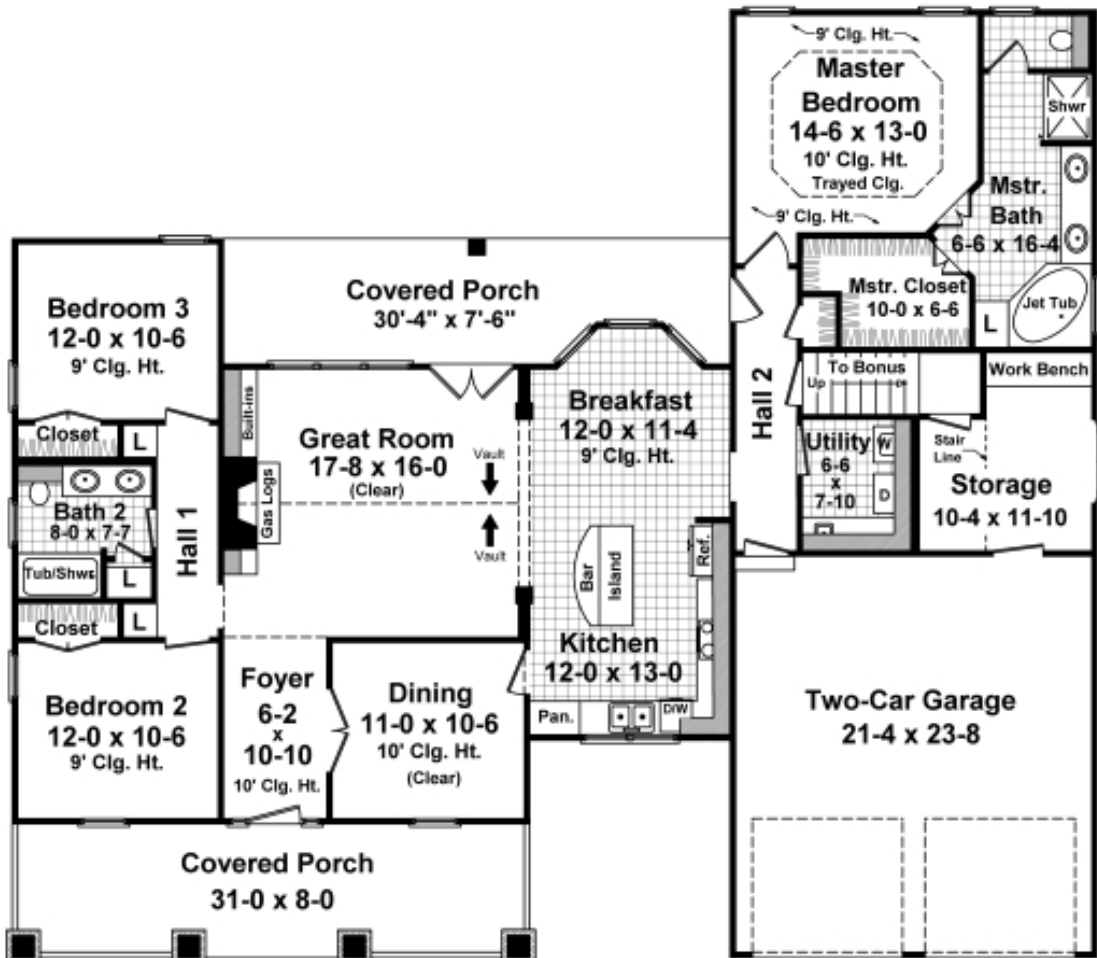

1800 Kansas

# Bonus Room \$10,000

- **Total Living Area: 1800**
- Main Living Area: 1800
- Bonus Area: 1
- Garage Type: Attached
- Garage Bays: 2
- House Width: 65'
- House Depth: 56'8
- Number of Stories: 1
- Bedrooms: 3
- Full Baths: 2
- Max Ridge Height: 21'7
- Primary Roof Pitch: 8:12
- Roof Framing: Stick
- Porch: 475 sq ft
- Formal Dining Room: Yes
- FirePlace: Yes
- 1st Floor Master: Yes
- Main Ceiling Height: 9'• Vaulted Ceiling: Yes
- Tray Ceiling: Yes