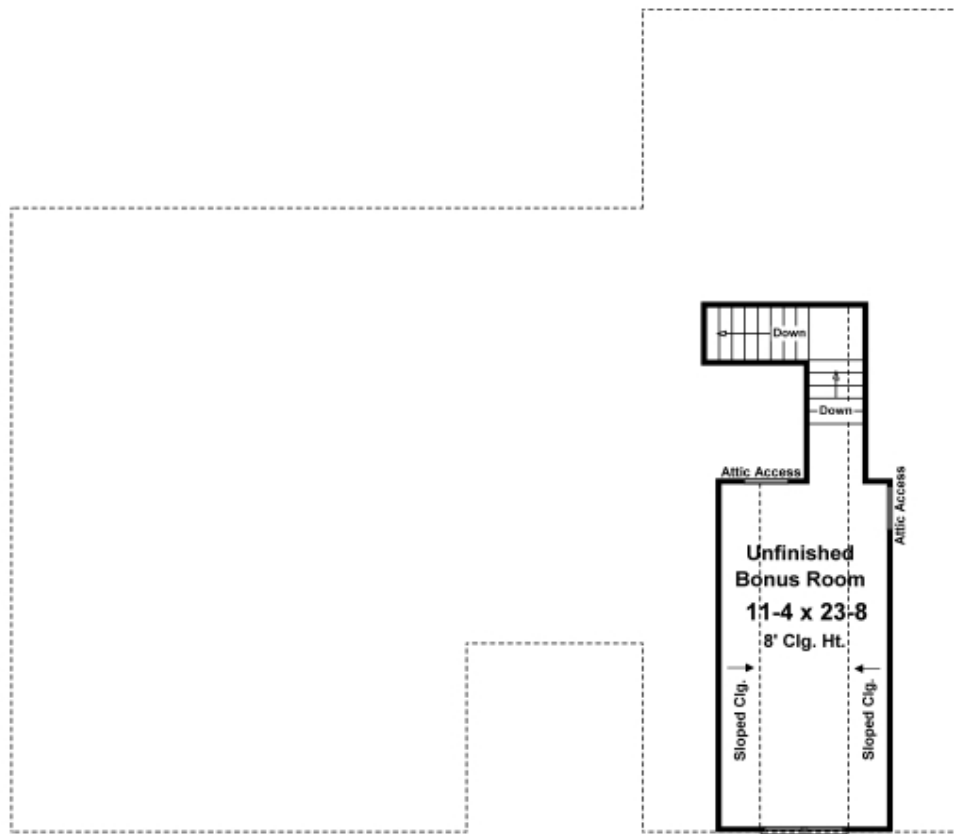

# Bonus Room \$10,000

- **Total Living Area: 1800**
- Main Living Area: 1800
- Bonus Area: 1
- Garage Type: Attached
- Garage Bays: 2
- House Width: 65'
- House Depth: 56'8
- Number of Stories: 1
- Bedrooms: 3
- Full Baths: 2
- Max Ridge Height: 21'7
- Primary Roof Pitch: 8:12
- Roof Framing: Stick
- Porch: 475 sq ft
- Formal Dining Room: Yes
- FirePlace: Yes
- 1st Floor Master: Yes
- Main Ceiling Height: 9'• Vaulted Ceiling: Yes
- Tray Ceiling: Yes